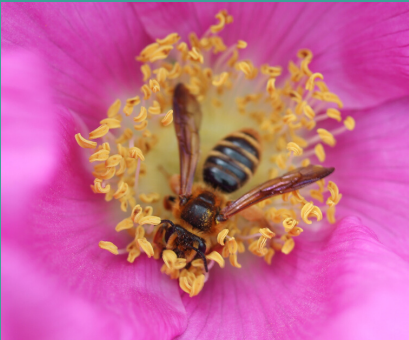

# Native Bee Society of British Columbia

## BEE BINGO

Prunus Miner Bee

Yellow-faced Bumble Bee

Yellow-fronted Bumble Bee

Blue Mason Bee

Andrena Mining Bee

Ceratina Carpenter Bee

Mixed Bumble Bee